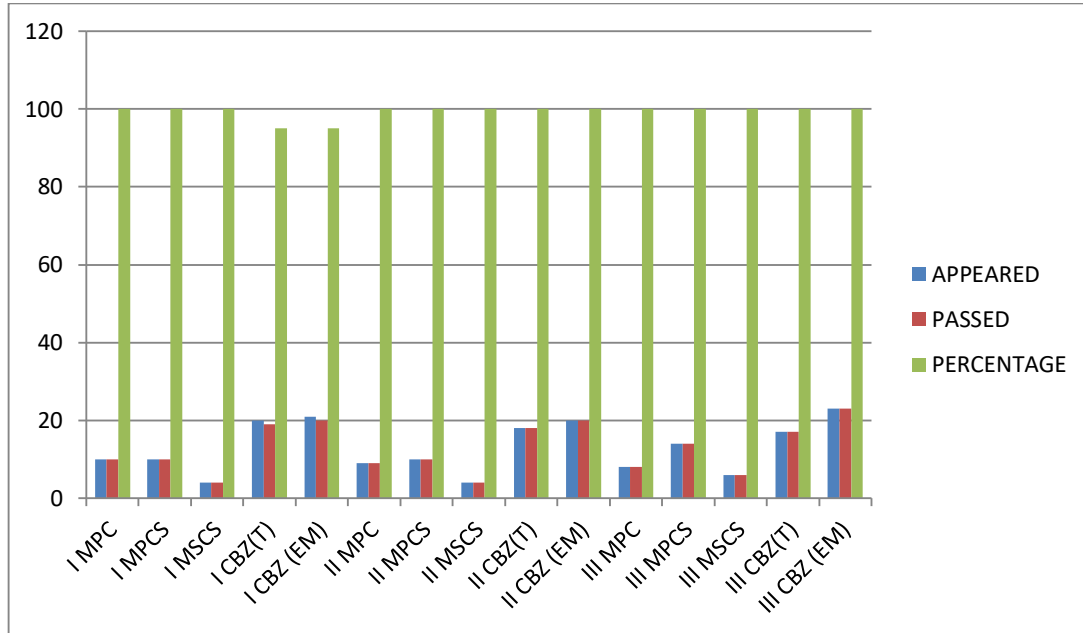

SKR COLLEGE FOR WOMEN, RAJAMAHEDRAVARAM					
DEPARTMENT OF TELUGU					
RESULT ANALYSIS – 2017-'18					
GROUP	CLASS	SEMESTER	APPEARED	PASSED	PERCENTAGE
BA	HEP	I	13	13	100
	HPS	I	5	5	100
	EEP	I	5	4	80
	HPT	I	7	7	100
	EPP	I	2	2	100
BA	HEP	II	13	12	92
	HPS	II	5	5	100
	EEP	II	5	4	80
	HPT	II	7	7	100
	EPP	II	3	3	100
BA	HEP	III	7	6	85
	HPS	III	10	10	100
	EEP	III	2	2	100
	HPT	III	9	9	100
	EPP	III	4	4	100

SKR COLLEGE FOR WOMEN, RAJAMAHEDRAVARAM					
DEPARTMENT OF TELUGU					
RESULT ANALYSIS – 2017-'18					
GROUP	CLASS	SEMESTER	APPEARED	PASSED	PERCENTAGE
B COM	TM	I	29	27	93
	EM	I	9	9	100
	COMP	I	15	14	93
B COM	TM	II	26	25	96
	EM	II	10	9	90
	COMP	II	14	14	100
B COM	TM	III	21	21	100
	EM	III	19	19	100
	COMP	III	9	9	100

SKR COLLEGE FOR WOMEN, RAJAMAHEDRAVARAM					
DEPARTMENT OF TELUGU					
RESULT ANALYSIS – 2017-'18					
GROUP	CLASS	SEMESTER	APPEARED	PASSED	PERCENTAGE
B SC	MPC	I	10	10	100
	MPCS	I	10	10	100
	MSCS	I	4	4	100
	CBZ (T)	I	20	19	95
	CBZ (E)	I	21	20	95
B SC	MPC	II	9	9	100
	MPCS	II	10	10	100
	MSCS	II	4	4	100
	CBZ (T)	II	18	18	100
	CBZ (E)	II	20	20	100
B SC	MPC	III	8	8	100
	MPCS	III	14	14	100
	MSCS	III	6	6	100
	CBZ (T)	III	17	17	100
	CBZ (E)	III	23	23	100