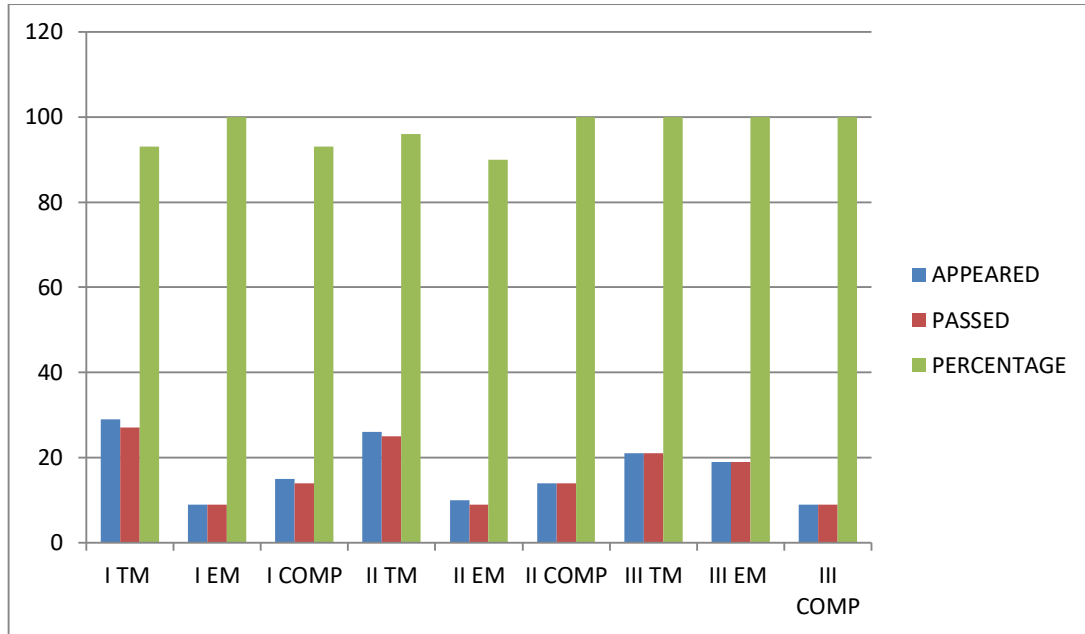

SKR COLLEGE FOR WOMEN, RAJAMAHEDRAVARAM					
DEPARTMENT OF TELUGU					
RESULT ANALYSIS – 2017-'18					
GROUP	CLASS	SEMESTER	APPEARED	PASSED	PERCENTAGE
BA	HEP	I	13	13	100
	HPS	I	5	5	100
	EEP	I	5	4	80
	HPT	I	7	7	100
	EPP	I	2	2	100
BA	HEP	II	13	12	92
	HPS	II	5	5	100
	EEP	II	5	4	80
	HPT	II	7	7	100
	EPP	II	3	3	100
BA	HEP	III	7	6	85
	HPS	III	10	10	100
	EEP	III	2	2	100
	HPT	III	9	9	100
	EPP	III	4	4	100

SKR COLLEGE FOR WOMEN, RAJAMAHEDRAVARAM					
DEPARTMENT OF TELUGU					
RESULT ANALYSIS – 2017-'18					
GROUP	CLASS	SEMESTER	APPEARED	PASSED	PERCENTAGE
B COM	TM	I	29	27	93
	EM	I	9	9	100
	COMP	I	15	14	93
B COM	TM	II	26	25	96
	EM	II	10	9	90
	COMP	II	14	14	100
B COM	TM	III	21	21	100
	EM	III	19	19	100
	COMP	III	9	9	100

SKR COLLEGE FOR WOMEN, RAJAMAHEDRAVARAM					
DEPARTMENT OF TELUGU					
RESULT ANALYSIS – 2017-'18					
GROUP	CLASS	SEMESTER	APPEARED	PASSED	PERCENTAGE
B SC	MPC	I	10	10	100
	MPCS	I	10	10	100
	MSCS	I	4	4	100
	CBZ (T)	I	20	19	95
	CBZ (E)	I	21	20	95
B SC	MPC	II	9	9	100
	MPCS	II	10	10	100
	MSCS	II	4	4	100
	CBZ (T)	II	18	18	100
	CBZ (E)	II	20	20	100
B SC	MPC	III	8	8	100
	MPCS	III	14	14	100
	MSCS	III	6	6	100
	CBZ (T)	III	17	17	100
	CBZ (E)	III	23	23	100