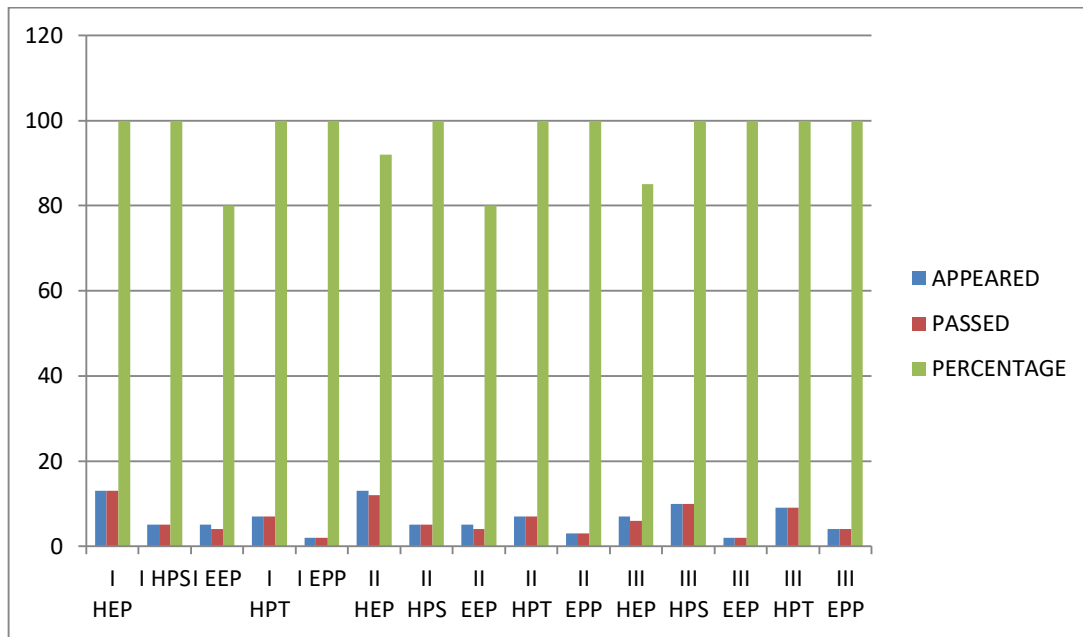

SKR COLLEGE FOR WOMEN, RAJAMAHEDRAVARAM					
DEPARTMENT OF TELUGU					
RESULT ANALYSIS – 2017-'18					
GROUP	CLASS	SEMESTER	APPEARED	PASSED	PERCENTAGE
BA	HEP	I	13	13	100
	HPS	I	5	5	100
	EEP	I	5	4	80
	HPT	I	7	7	100
	EPP	I	2	2	100
BA	HEP	II	13	12	92
	HPS	II	5	5	100
	EEP	II	5	4	80
	HPT	II	7	7	100
	EPP	II	3	3	100
BA	HEP	III	7	6	85
	HPS	III	10	10	100
	EEP	III	2	2	100
	HPT	III	9	9	100
	EPP	III	4	4	100

SKR COLLEGE FOR WOMEN, RAJAMAHEDRAVARAM					
DEPARTMENT OF TELUGU					
RESULT ANALYSIS – 2017-'18					
GROUP	CLASS	SEMESTER	APPEARED	PASSED	PERCENTAGE
B COM	TM	I	29	27	93
	EM	I	9	9	100
	COMP	I	15	14	93
B COM	TM	II	26	25	96
	EM	II	10	9	90
	COMP	II	14	14	100
B COM	TM	III	21	21	100
	EM	III	19	19	100
	COMP	III	9	9	100

SKR COLLEGE FOR WOMEN, RAJAMAHEDRAVARAM					
DEPARTMENT OF TELUGU					
RESULT ANALYSIS – 2017-'18					
GROUP	CLASS	SEMESTER	APPEARED	PASSED	PERCENTAGE
B SC	MPC	I	10	10	100
	MPCS	I	10	10	100
	MSCS	I	4	4	100
	CBZ (T)	I	20	19	95
	CBZ (E)	I	21	20	95
B SC	MPC	II	9	9	100
	MPCS	II	10	10	100
	MSCS	II	4	4	100
	CBZ (T)	II	18	18	100
	CBZ (E)	II	20	20	100
B SC	MPC	III	8	8	100
	MPCS	III	14	14	100
	MSCS	III	6	6	100
	CBZ (T)	III	17	17	100
	CBZ (E)	III	23	23	100