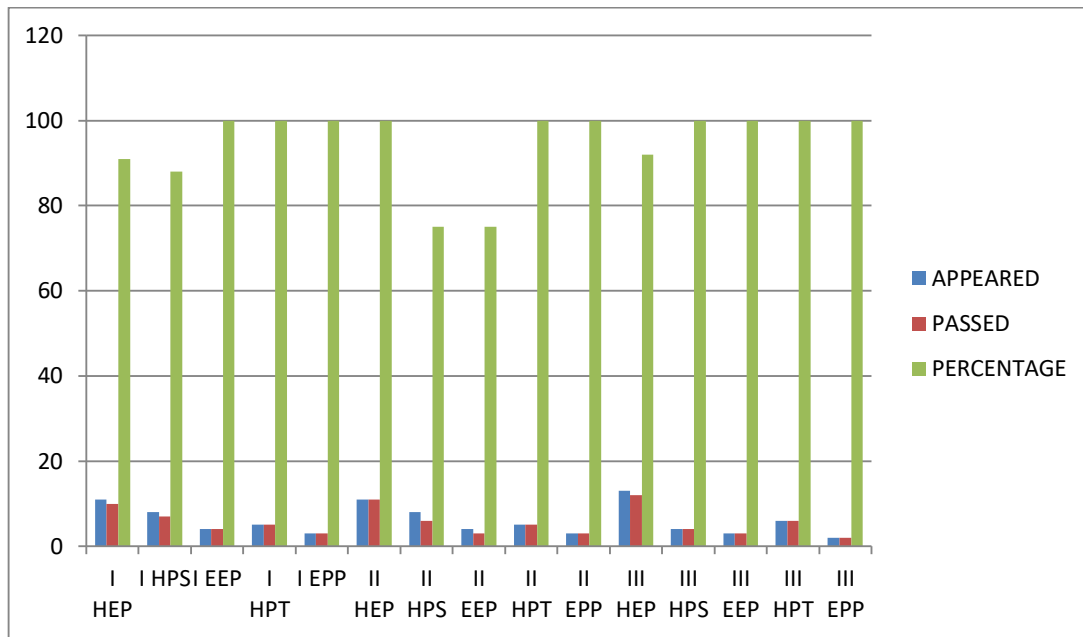

SKR COLLEGE FOR WOMEN, RAJAMAHEDRAVARAM					
DEPARTMENT OF TELUGU					
RESULT ANALYSIS – 2018-'19					
GROUP	CLASS	SEMESTER	APPEARED	PASSED	PERCENTAGE
BA	HEP	I	11	10	91
	HPS	I	8	7	88
	EEP	I	4	4	100
	HPT	I	5	5	100
	EPP	I	3	3	100
BA	HEP	II	11	11	100
	HPS	II	8	6	75
	EEP	II	4	3	75
	HPT	II	5	5	100
	EPP	II	3	3	100
BA	HEP	III	13	12	92
	HPS	III	4	4	100
	EEP	III	3	3	100
	HPT	III	6	6	100
	EPP	III	2	2	100

SKR COLLEGE FOR WOMEN, RAJAMAHEDRAVARAM					
DEPARTMENT OF TELUGU					
RESULT ANALYSIS – 2018-'19					
GROUP	CLASS	SEMESTER	APPEARED	PASSED	PERCENTAGE
B COM	TM	I	14	14	100
	EM	I	17	17	100
	COMP	I	9	9	100
B COM	TM	II	12	12	100
	EM	II	17	17	100
	COMP	II	9	9	100
B COM	TM	III	22	22	100
	EM	III	7	7	100
	COMP	III	16	16	100

SKR COLLEGE FOR WOMEN, RAJAMAHEDRAVARAM					
DEPARTMENT OF TELUGU					
RESULT ANALYSIS – 2018-'19					
GROUP	CLASS	SEMESTER	APPEARED	PASSED	PERCENTAGE
B SC	MPC	I	17	17	100
	MPCS	I	11	11	100
	MSCS	I	5	5	100
	CBZ (T)	I	14	13	93
	CBZ (E)	I	26	24	92
B SC	MPC	II	17	17	100
	MPCS	II	11	11	100
	MSCS	II	5	5	100
	CBZ (T)	II	14	14	100
	CBZ (E)	II	24	24	100
B SC	MPC	III	7	7	100
	MPCS	III	10	10	100
	MSCS	III	4	4	100
	CBZ (T)	III	17	17	100
	CBZ (E)	III	16	16	100