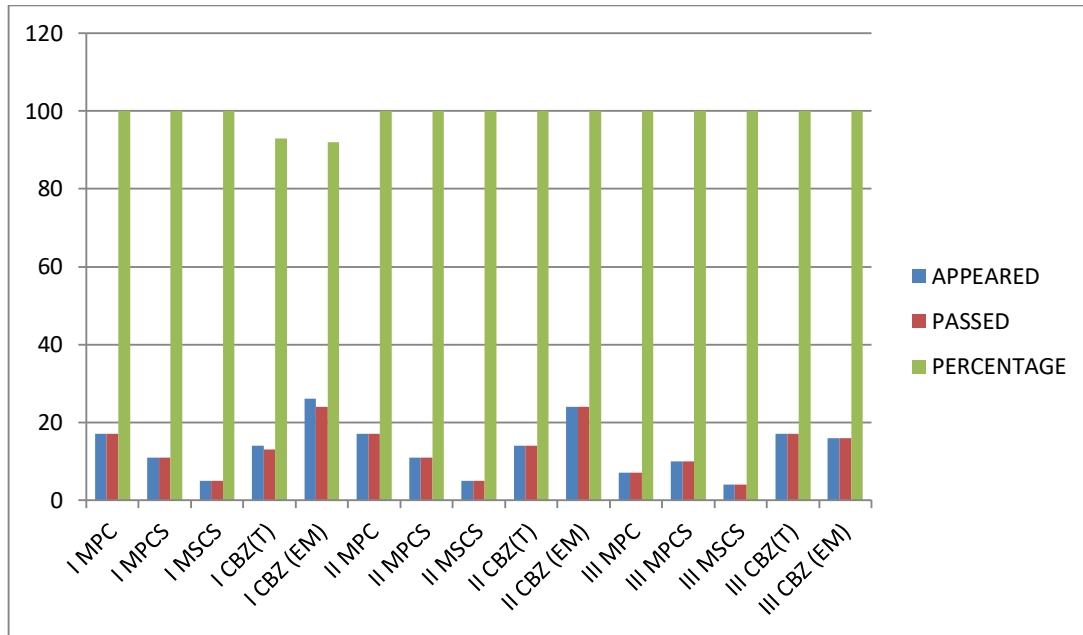

SKR COLLEGE FOR WOMEN, RAJAMAHEDRAVARAM					
DEPARTMENT OF TELUGU					
RESULT ANALYSIS – 2018-'19					
GROUP	CLASS	SEMESTER	APPEARED	PASSED	PERCENTAGE
BA	HEP	I	11	10	91
	HPS	I	8	7	88
	EEP	I	4	4	100
	HPT	I	5	5	100
	EPP	I	3	3	100
BA	HEP	II	11	11	100
	HPS	II	8	6	75
	EEP	II	4	3	75
	HPT	II	5	5	100
	EPP	II	3	3	100
BA	HEP	III	13	12	92
	HPS	III	4	4	100
	EEP	III	3	3	100
	HPT	III	6	6	100
	EPP	III	2	2	100

SKR COLLEGE FOR WOMEN, RAJAMAHEDRAVARAM					
DEPARTMENT OF TELUGU					
RESULT ANALYSIS – 2018-'19					
GROUP	CLASS	SEMESTER	APPEARED	PASSED	PERCENTAGE
B COM	TM	I	14	14	100
	EM	I	17	17	100
	COMP	I	9	9	100
B COM	TM	II	12	12	100
	EM	II	17	17	100
	COMP	II	9	9	100
B COM	TM	III	22	22	100
	EM	III	7	7	100
	COMP	III	16	16	100

SKR COLLEGE FOR WOMEN, RAJAMAHEDRAVARAM					
DEPARTMENT OF TELUGU					
RESULT ANALYSIS – 2018-'19					
GROUP	CLASS	SEMESTER	APPEARED	PASSED	PERCENTAGE
B SC	MPC	I	17	17	100
	MPCS	I	11	11	100
	MSCS	I	5	5	100
	CBZ (T)	I	14	13	93
	CBZ (E)	I	26	24	92
B SC	MPC	II	17	17	100
	MPCS	II	11	11	100
	MSCS	II	5	5	100
	CBZ (T)	II	14	14	100
	CBZ (E)	II	24	24	100
B SC	MPC	III	7	7	100
	MPCS	III	10	10	100
	MSCS	III	4	4	100
	CBZ (T)	III	17	17	100
	CBZ (E)	III	16	16	100