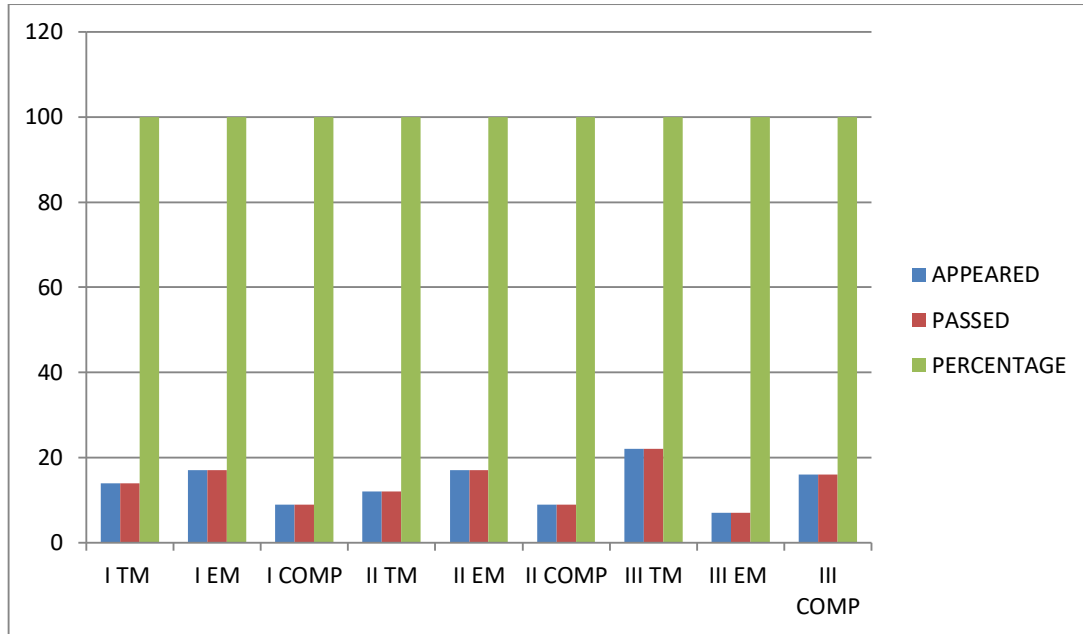

SKR COLLEGE FOR WOMEN, RAJAMAHEDRAVARAM					
DEPARTMENT OF TELUGU					
RESULT ANALYSIS – 2018-'19					
GROUP	CLASS	SEMESTER	APPEARED	PASSED	PERCENTAGE
BA	HEP	I	11	10	91
	HPS	I	8	7	88
	EEP	I	4	4	100
	HPT	I	5	5	100
	EPP	I	3	3	100
BA	HEP	II	11	11	100
	HPS	II	8	6	75
	EEP	II	4	3	75
	HPT	II	5	5	100
	EPP	II	3	3	100
BA	HEP	III	13	12	92
	HPS	III	4	4	100
	EEP	III	3	3	100
	HPT	III	6	6	100
	EPP	III	2	2	100

SKR COLLEGE FOR WOMEN, RAJAMAHEDRAVARAM					
DEPARTMENT OF TELUGU					
RESULT ANALYSIS – 2018-'19					
GROUP	CLASS	SEMESTER	APPEARED	PASSED	PERCENTAGE
B COM	TM	I	14	14	100
	EM	I	17	17	100
	COMP	I	9	9	100
B COM	TM	II	12	12	100
	EM	II	17	17	100
	COMP	II	9	9	100
B COM	TM	III	22	22	100
	EM	III	7	7	100
	COMP	III	16	16	100

SKR COLLEGE FOR WOMEN, RAJAMAHEDRAVARAM					
DEPARTMENT OF TELUGU					
RESULT ANALYSIS – 2018-'19					
GROUP	CLASS	SEMESTER	APPEARED	PASSED	PERCENTAGE
B SC	MPC	I	17	17	100
	MPCS	I	11	11	100
	MSCS	I	5	5	100
	CBZ (T)	I	14	13	93
	CBZ (E)	I	26	24	92
B SC	MPC	II	17	17	100
	MPCS	II	11	11	100
	MSCS	II	5	5	100
	CBZ (T)	II	14	14	100
	CBZ (E)	II	24	24	100
B SC	MPC	III	7	7	100
	MPCS	III	10	10	100
	MSCS	III	4	4	100
	CBZ (T)	III	17	17	100
	CBZ (E)	III	16	16	100