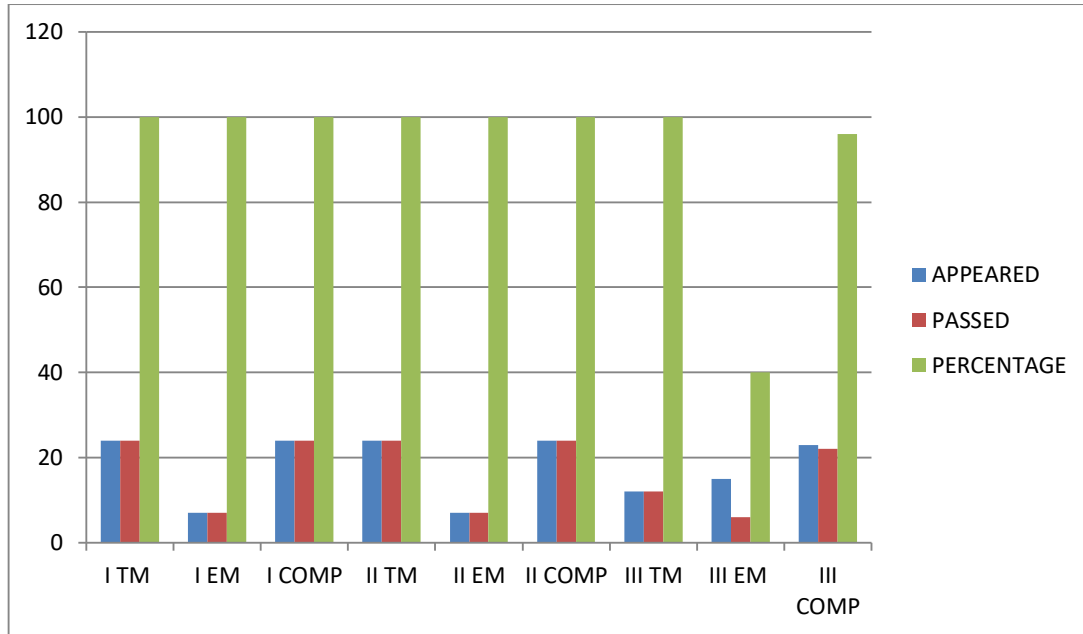

SKR COLLEGE FOR WOMEN, RAJAMAHEDRAVARAM					
DEPARTMENT OF TELUGU					
RESULT ANALYSIS – 2019-'20					
GROUP	CLASS	SEMESTER	APPEARED	PASSED	PERCENTAGE
BA	HEP	I	13	13	100
	HPS	I	12	12	100
	EEP	I	4	4	100
	HPT	I	9	8	88
	EPP	I	4	4	100
BA	HEP	II	13	12	92
	HPS	II	12	11	92
	EEP	II	4	3	75
	HPT	II	8	7	88
	EPP	II	4	3	75
BA	HEP	III	10	10	100
	HPS	III	8	7	88
	EEP	III	4	4	100
	HPT	III	6	6	100
	EPP	III	3	2	66

SKR COLLEGE FOR WOMEN, RAJAMAHEDRAVARAM					
DEPARTMENT OF TELUGU					
RESULT ANALYSIS – 2019-'20					
GROUP	CLASS	SEMESTER	APPEARED	PASSED	PERCENTAGE
B COM	TM	I	24	24	100
	EM	I	7	7	100
	COMP	I	24	24	100
B COM	TM	II	24	24	100
	EM	II	7	7	100
	COMP	II	24	24	100
B COM	TM	III	12	12	100
	EM	III	15	6	40
	COMP	III	23	22	96

SKR COLLEGE FOR WOMEN, RAJAMAHEDRAVARAM					
DEPARTMENT OF TELUGU					
RESULT ANALYSIS – 2019-'20					
GROUP	CLASS	SEMESTER	APPEARED	PASSED	PERCENTAGE
B SC	MPC	I	16	16	100
	MPCS	I	24	24	100
	MSCS	I	7	7	100
	CBZ (T)	I	25	25	100
	CBZ (E)	I	20	20	100
B SC	MPC	II	6	6	100
	MPCS	II	24	24	100
	MSCS	II	6	6	100
	CBZ (T)	II	24	24	100
	CBZ (E)	II	20	20	100
B SC	MPC	III	16	16	100
	MPCS	III	10	10	100
	MSCS	III	5	5	100
	CBZ (T)	III	26	25	96
	CBZ (E)	III	14	14	100