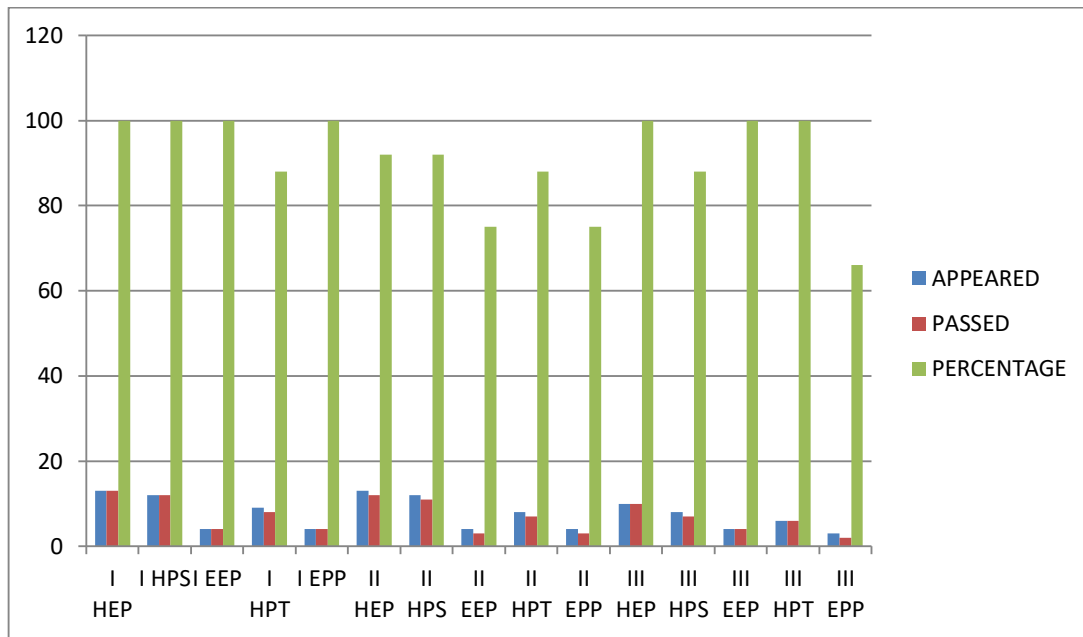

SKR COLLEGE FOR WOMEN, RAJAMAHEDRAVARAM					
DEPARTMENT OF TELUGU					
RESULT ANALYSIS – 2019-'20					
GROUP	CLASS	SEMESTER	APPEARED	PASSED	PERCENTAGE
BA	HEP	I	13	13	100
	HPS	I	12	12	100
	EEP	I	4	4	100
	HPT	I	9	8	88
	EPP	I	4	4	100
BA	HEP	II	13	12	92
	HPS	II	12	11	92
	EEP	II	4	3	75
	HPT	II	8	7	88
	EPP	II	4	3	75
BA	HEP	III	10	10	100
	HPS	III	8	7	88
	EEP	III	4	4	100
	HPT	III	6	6	100
	EPP	III	3	2	66

SKR COLLEGE FOR WOMEN, RAJAMAHEDRAVARAM					
DEPARTMENT OF TELUGU					
RESULT ANALYSIS – 2019-'20					
GROUP	CLASS	SEMESTER	APPEARED	PASSED	PERCENTAGE
B COM	TM	I	24	24	100
	EM	I	7	7	100
	COMP	I	24	24	100
B COM	TM	II	24	24	100
	EM	II	7	7	100
	COMP	II	24	24	100
B COM	TM	III	12	12	100
	EM	III	15	6	40
	COMP	III	23	22	96

SKR COLLEGE FOR WOMEN, RAJAMAHEDRAVARAM					
DEPARTMENT OF TELUGU					
RESULT ANALYSIS – 2019-'20					
GROUP	CLASS	SEMESTER	APPEARED	PASSED	PERCENTAGE
B SC	MPC	I	16	16	100
	MPCS	I	24	24	100
	MSCS	I	7	7	100
	CBZ (T)	I	25	25	100
	CBZ (E)	I	20	20	100
B SC	MPC	II	6	6	100
	MPCS	II	24	24	100
	MSCS	II	6	6	100
	CBZ (T)	II	24	24	100
	CBZ (E)	II	20	20	100
B SC	MPC	III	16	16	100
	MPCS	III	10	10	100
	MSCS	III	5	5	100
	CBZ (T)	III	26	25	96
	CBZ (E)	III	14	14	100