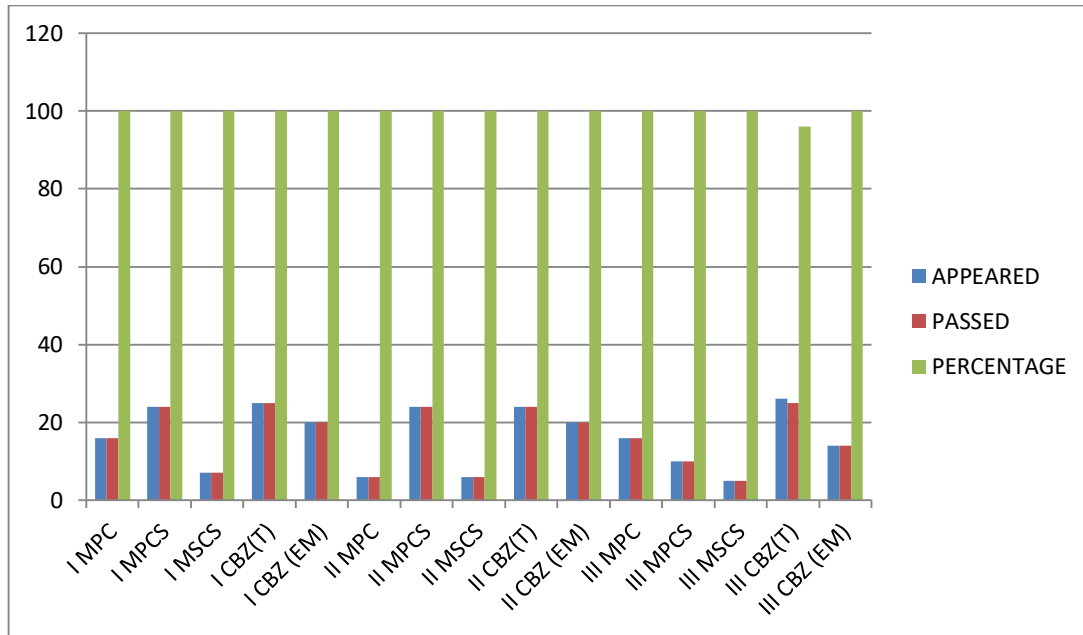

SKR COLLEGE FOR WOMEN, RAJAMAHEDRAVARAM					
DEPARTMENT OF TELUGU					
RESULT ANALYSIS – 2019-'20					
GROUP	CLASS	SEMESTER	APPEARED	PASSED	PERCENTAGE
BA	HEP	I	13	13	100
	HPS	I	12	12	100
	EEP	I	4	4	100
	HPT	I	9	8	88
	EPP	I	4	4	100
BA	HEP	II	13	12	92
	HPS	II	12	11	92
	EEP	II	4	3	75
	HPT	II	8	7	88
	EPP	II	4	3	75
BA	HEP	III	10	10	100
	HPS	III	8	7	88
	EEP	III	4	4	100
	HPT	III	6	6	100
	EPP	III	3	2	66

SKR COLLEGE FOR WOMEN, RAJAMAHEDRAVARAM					
DEPARTMENT OF TELUGU					
RESULT ANALYSIS – 2019-'20					
GROUP	CLASS	SEMESTER	APPEARED	PASSED	PERCENTAGE
B COM	TM	I	24	24	100
	EM	I	7	7	100
	COMP	I	24	24	100
B COM	TM	II	24	24	100
	EM	II	7	7	100
	COMP	II	24	24	100
B COM	TM	III	12	12	100
	EM	III	15	6	40
	COMP	III	23	22	96

SKR COLLEGE FOR WOMEN, RAJAMAHEDRAVARAM					
DEPARTMENT OF TELUGU					
RESULT ANALYSIS – 2019-'20					
GROUP	CLASS	SEMESTER	APPEARED	PASSED	PERCENTAGE
B SC	MPC	I	16	16	100
	MPCS	I	24	24	100
	MSCS	I	7	7	100
	CBZ (T)	I	25	25	100
	CBZ (E)	I	20	20	100
B SC	MPC	II	6	6	100
	MPCS	II	24	24	100
	MSCS	II	6	6	100
	CBZ (T)	II	24	24	100
	CBZ (E)	II	20	20	100
B SC	MPC	III	16	16	100
	MPCS	III	10	10	100
	MSCS	III	5	5	100
	CBZ (T)	III	26	25	96
	CBZ (E)	III	14	14	100