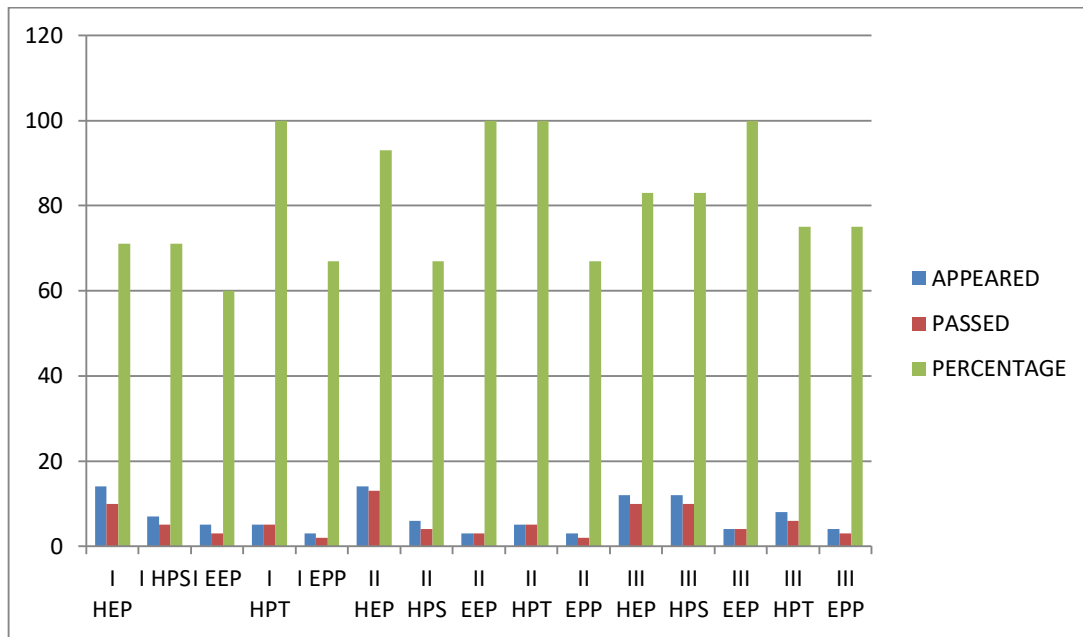

SKR COLLEGE FOR WOMEN, RAJAMAHEDRAVARAM					
DEPARTMENT OF TELUGU					
RESULT ANALYSIS – 2020-'21					
GROUP	CLASS	SEMESTER	APPEARED	PASSED	PERCENTAGE
BA	HEP	I	14	10	71
	HPS	I	7	5	71
	EEP	I	5	3	60
	HPT	I	5	5	100
	EPP	I	3	2	67
BA	HEP	II	14	13	93
	HPS	II	6	4	67
	EEP	II	3	3	100
	HPT	II	5	5	100
	EPP	II	3	2	67
BA	HEP	III	12	10	83
	HPS	III	12	10	83
	EEP	III	4	4	100
	HPT	III	8	6	75
	EPP	III	4	3	75

SKR COLLEGE FOR WOMEN, RAJAMAHEDRAVARAM					
DEPARTMENT OF TELUGU					
RESULT ANALYSIS – 2020-'21					
GROUP	CLASS	SEMESTER	APPEARED	PASSED	PERCENTAGE
B COM	TM	I	17	17	100
	EM	I	13	13	100
	COMP	I	15	14	93
B COM	TM	II	16	16	100
	EM	II	11	10	91
	COMP	II	16	16	100
B COM	TM	III	23	22	96
	EM	III	7	7	100
	COMP	III	24	23	96

SKR COLLEGE FOR WOMEN, RAJAMAHEDRAVARAM					
DEPARTMENT OF TELUGU					
RESULT ANALYSIS – 2020-'21					
GROUP	CLASS	SEMESTER	APPEARED	PASSED	PERCENTAGE
B SC	MPC	I	7	7	100
	MPCS	I	8	8	100
	MSCS	I	6	6	100
	CBZ (T)	I	39	39	100
	CBZ (E)	I	14	14	100
B SC	MPC	II	6	6	100
	MPCS	II	8	8	100
	MSCS	II	6	6	100
	CBZ (T)	II	38	36	95
	CBZ (E)	II	13	13	100
B SC	MPC	III	15	14	93
	MPCS	III	23	23	100
	MSCS	III	6	6	100
	CBZ (T)	III	23	23	100
	CBZ (E)	III	19	19	100