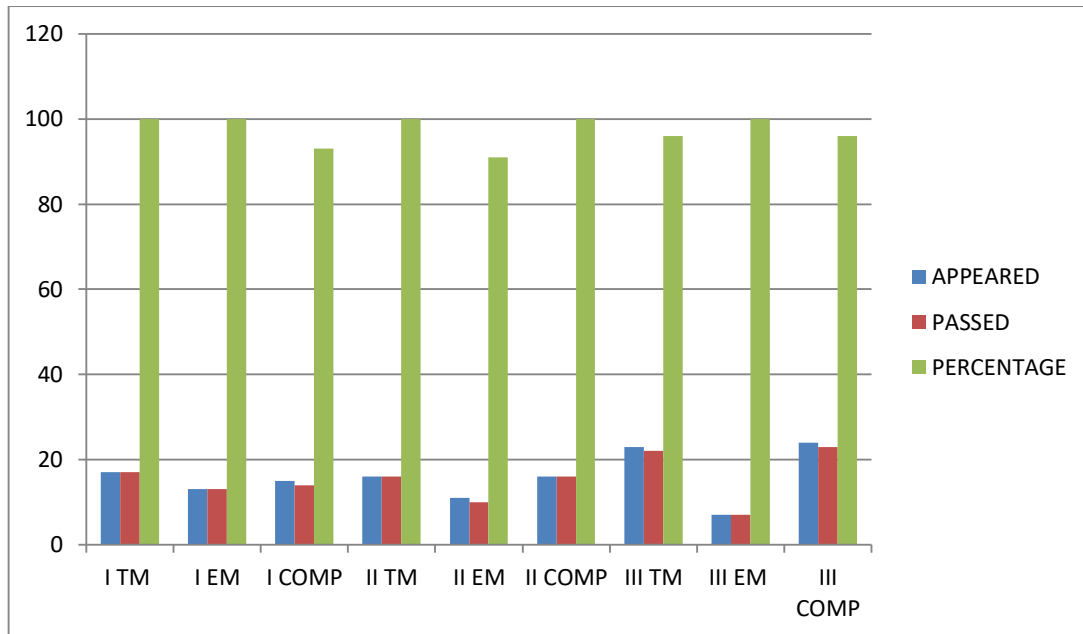

SKR COLLEGE FOR WOMEN, RAJAMAHEDRAVARAM					
DEPARTMENT OF TELUGU					
RESULT ANALYSIS – 2020-'21					
GROUP	CLASS	SEMESTER	APPEARED	PASSED	PERCENTAGE
BA	HEP	I	14	10	71
	HPS	I	7	5	71
	EEP	I	5	3	60
	HPT	I	5	5	100
	EPP	I	3	2	67
BA	HEP	II	14	13	93
	HPS	II	6	4	67
	EEP	II	3	3	100
	HPT	II	5	5	100
	EPP	II	3	2	67
BA	HEP	III	12	10	83
	HPS	III	12	10	83
	EEP	III	4	4	100
	HPT	III	8	6	75
	EPP	III	4	3	75

SKR COLLEGE FOR WOMEN, RAJAMAHEDRAVARAM					
DEPARTMENT OF TELUGU					
RESULT ANALYSIS – 2020-'21					
GROUP	CLASS	SEMESTER	APPEARED	PASSED	PERCENTAGE
B COM	TM	I	17	17	100
	EM	I	13	13	100
	COMP	I	15	14	93
B COM	TM	II	16	16	100
	EM	II	11	10	91
	COMP	II	16	16	100
B COM	TM	III	23	22	96
	EM	III	7	7	100
	COMP	III	24	23	96

SKR COLLEGE FOR WOMEN, RAJAMAHEDRAVARAM					
DEPARTMENT OF TELUGU					
RESULT ANALYSIS – 2020-'21					
GROUP	CLASS	SEMESTER	APPEARED	PASSED	PERCENTAGE
B SC	MPC	I	7	7	100
	MPCS	I	8	8	100
	MSCS	I	6	6	100
	CBZ (T)	I	39	39	100
	CBZ (E)	I	14	14	100
B SC	MPC	II	6	6	100
	MPCS	II	8	8	100
	MSCS	II	6	6	100
	CBZ (T)	II	38	36	95
	CBZ (E)	II	13	13	100
B SC	MPC	III	15	14	93
	MPCS	III	23	23	100
	MSCS	III	6	6	100
	CBZ (T)	III	23	23	100
	CBZ (E)	III	19	19	100