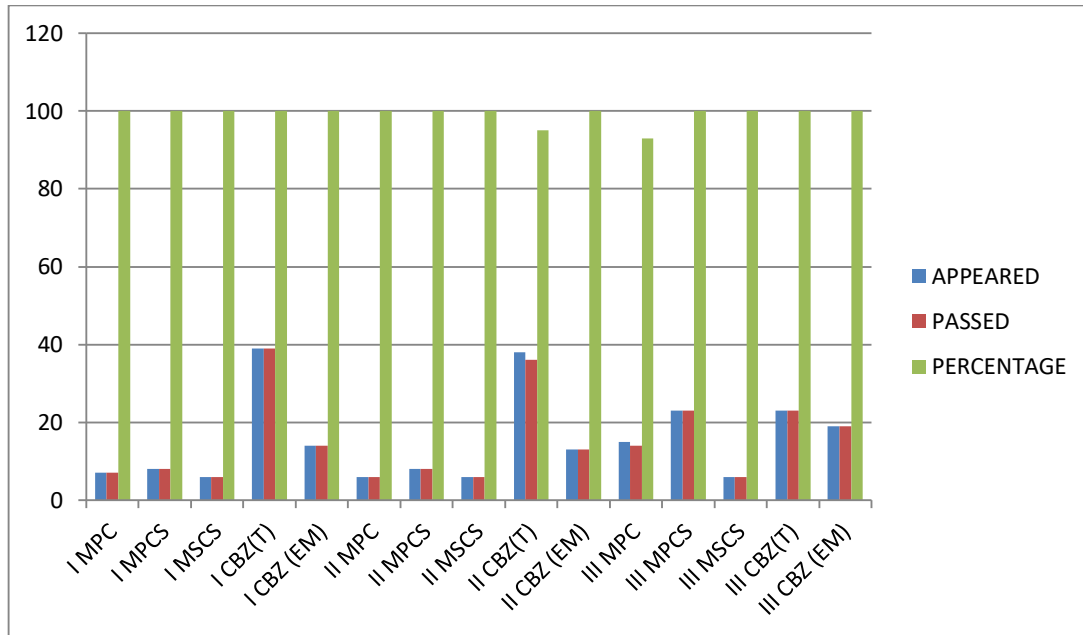

SKR COLLEGE FOR WOMEN, RAJAMAHEDRAVARAM					
DEPARTMENT OF TELUGU					
RESULT ANALYSIS – 2020-'21					
GROUP	CLASS	SEMESTER	APPEARED	PASSED	PERCENTAGE
BA	HEP	I	14	10	71
	HPS	I	7	5	71
	EEP	I	5	3	60
	HPT	I	5	5	100
	EPP	I	3	2	67
BA	HEP	II	14	13	93
	HPS	II	6	4	67
	EEP	II	3	3	100
	HPT	II	5	5	100
	EPP	II	3	2	67
BA	HEP	III	12	10	83
	HPS	III	12	10	83
	EEP	III	4	4	100
	HPT	III	8	6	75
	EPP	III	4	3	75

SKR COLLEGE FOR WOMEN, RAJAMAHEDRAVARAM					
DEPARTMENT OF TELUGU					
RESULT ANALYSIS – 2020-'21					
GROUP	CLASS	SEMESTER	APPEARED	PASSED	PERCENTAGE
B COM	TM	I	17	17	100
	EM	I	13	13	100
	COMP	I	15	14	93
B COM	TM	II	16	16	100
	EM	II	11	10	91
	COMP	II	16	16	100
B COM	TM	III	23	22	96
	EM	III	7	7	100
	COMP	III	24	23	96

SKR COLLEGE FOR WOMEN, RAJAMAHEDRAVARAM					
DEPARTMENT OF TELUGU					
RESULT ANALYSIS – 2020-'21					
GROUP	CLASS	SEMESTER	APPEARED	PASSED	PERCENTAGE
B SC	MPC	I	7	7	100
	MPCS	I	8	8	100
	MSCS	I	6	6	100
	CBZ (T)	I	39	39	100
	CBZ (E)	I	14	14	100
B SC	MPC	II	6	6	100
	MPCS	II	8	8	100
	MSCS	II	6	6	100
	CBZ (T)	II	38	36	95
	CBZ (E)	II	13	13	100
B SC	MPC	III	15	14	93
	MPCS	III	23	23	100
	MSCS	III	6	6	100
	CBZ (T)	III	23	23	100
	CBZ (E)	III	19	19	100