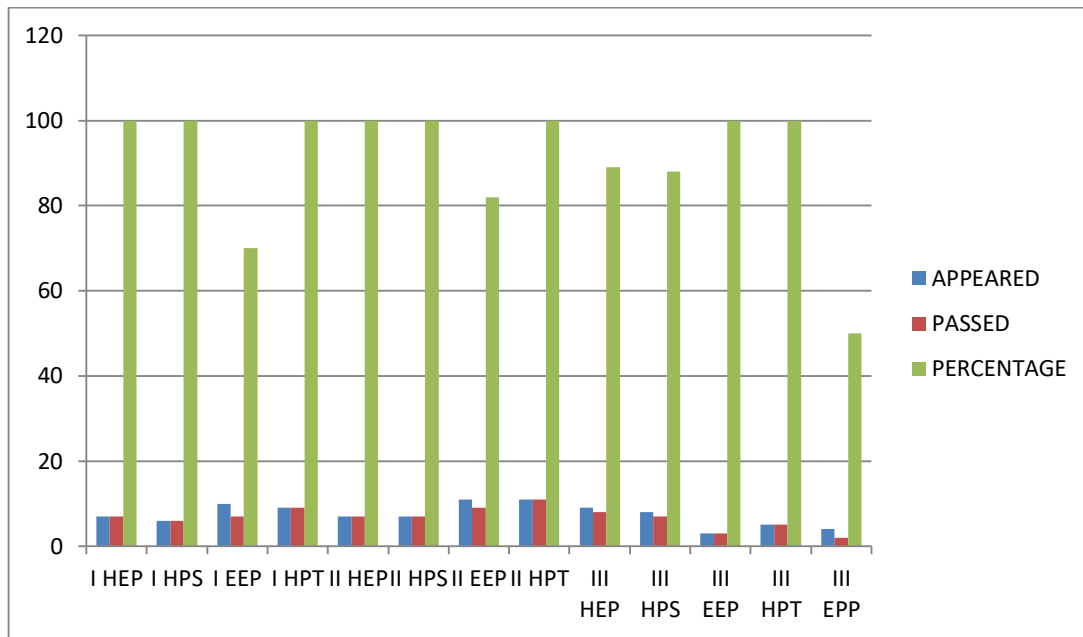

SKR COLLEGE FOR WOMEN, RAJAMAHEDRAVARAM					
DEPARTMENT OF TELUGU					
RESULT ANALYSIS – 2021-'22					
GROUP	CLASS	SEMESTER	APPEARED	PASSED	PERCENTAGE
BA	HEP	I	7	7	100
	HPS	I	6	6	100
	EEP	I	10	7	70
	HPT	I	9	9	100
BA	HEP	II	7	7	100
	HPS	II	7	7	100
	EEP	II	11	9	82
	HPT	II	11	11	100
BA	HEP	III	9	8	89
	HPS	III	8	7	88
	EEP	III	3	3	100
	HPT	III	5	5	100
	EPP	III	4	2	50

SKR COLLEGE FOR WOMEN, RAJAMAHEDRAVARAM					
DEPARTMENT OF TELUGU					
RESULT ANALYSIS – 2021-'22					
GROUP	CLASS	SEMESTER	APPEARED	PASSED	PERCENTAGE
B COM	GEN	I	17	17	100
	COMP	I	15	14	93
B COM	GEN	II	24	12	50
	COMP	II	21	21	100
B COM	TM	III	21	18	86
	EM	III	13	12	92
	COMP	III	16	14	88