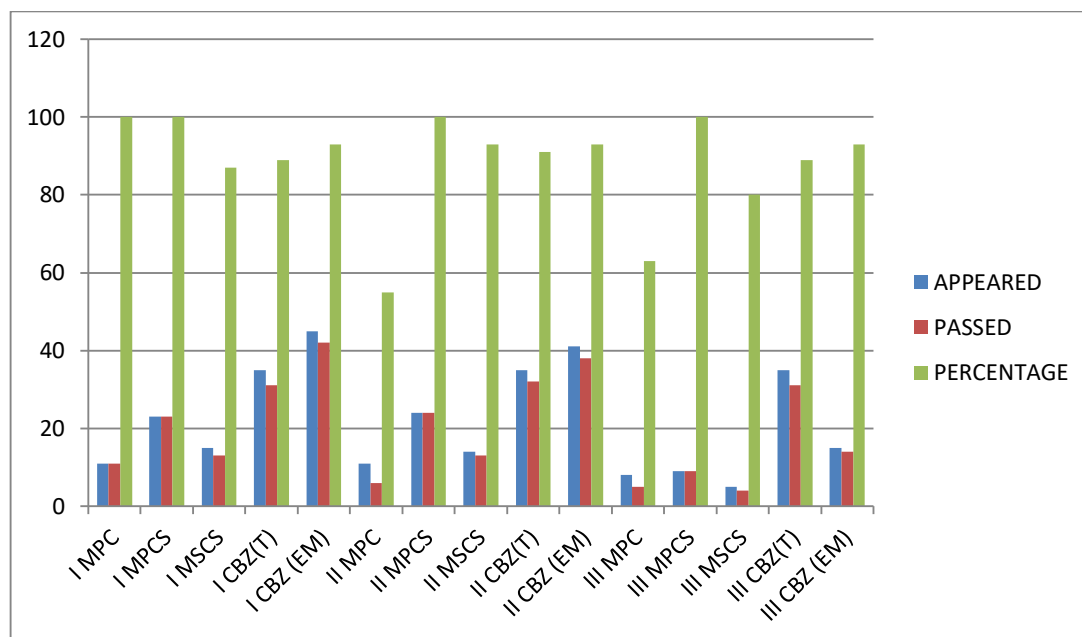

SKR COLLEGE FOR WOMEN, RAJAMAHEDRAVARAM					
DEPARTMENT OF TELUGU					
RESULT ANALYSIS – 2021-'22					
GROUP	CLASS	SEMESTER	APPEARED	PASSED	PERCENTAGE
BA	HEP	I	7	7	100
	HPS	I	6	6	100
	EEP	I	10	7	70
	HPT	I	9	9	100
BA	HEP	II	7	7	100
	HPS	II	7	7	100
	EEP	II	11	9	82
	HPT	II	11	11	100
BA	HEP	III	9	8	89
	HPS	III	8	7	88
	EEP	III	3	3	100
	HPT	III	5	5	100
	EPP	III	4	2	50

SKR COLLEGE FOR WOMEN, RAJAMAHEDRAVARAM					
DEPARTMENT OF TELUGU					
RESULT ANALYSIS – 2021-'22					
GROUP	CLASS	SEMESTER	APPEARED	PASSED	PERCENTAGE
B COM	GEN	I	17	17	100
	COMP	I	15	14	93
B COM	GEN	II	24	12	50
	COMP	II	21	21	100
B COM	TM	III	21	18	86
	EM	III	13	12	92
	COMP	III	16	14	88

SKR COLLEGE FOR WOMEN, RAJAMAHEDRAVARAM					
DEPARTMENT OF TELUGU					
RESULT ANALYSIS – 2021-'22					
GROUP	CLASS	SEMESTER	APPEARED	PASSED	PERCENTAGE
B SC	MPC	I	11	11	100
	MPCS	I	23	23	100
	MSCS	I	15	13	87
	CBZ (T)	I	35	31	89
	CBZ (E)	I	45	42	93
B SC	MPC	II	11	6	55
	MPCS	II	24	24	100
	MSCS	II	14	13	93
	CBZ (T)	II	35	32	91
	CBZ (E)	II	41	38	93
B SC	MPC	III	8	5	63
	MPCS	III	9	9	100
	MSCS	III	5	4	80
	CBZ (T)	III	35	31	89
	CBZ (E)	III	15	14	93