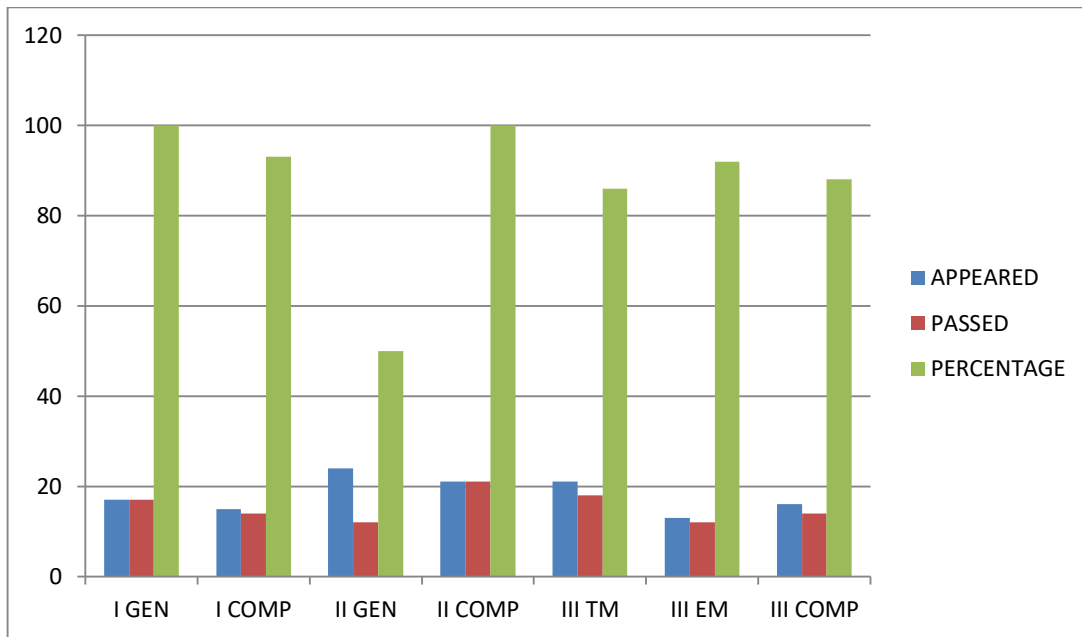

SKR COLLEGE FOR WOMEN, RAJAMAHEDRAVARAM					
DEPARTMENT OF TELUGU					
RESULT ANALYSIS – 2021-'22					
GROUP	CLASS	SEMESTER	APPEARED	PASSED	PERCENTAGE
BA	HEP	I	7	7	100
	HPS	I	6	6	100
	EEP	I	10	7	70
	HPT	I	9	9	100
BA	HEP	II	7	7	100
	HPS	II	7	7	100
	EEP	II	11	9	82
	HPT	II	11	11	100
BA	HEP	III	9	8	89
	HPS	III	8	7	88
	EEP	III	3	3	100
	HPT	III	5	5	100
	EPP	III	4	2	50

SKR COLLEGE FOR WOMEN, RAJAMAHEDRAVARAM					
DEPARTMENT OF TELUGU					
RESULT ANALYSIS – 2021-'22					
GROUP	CLASS	SEMESTER	APPEARED	PASSED	PERCENTAGE
B COM	GEN	I	17	17	100
	COMP	I	15	14	93
B COM	GEN	II	24	12	50
	COMP	II	21	21	100
B COM	TM	III	21	18	86
	EM	III	13	12	92
	COMP	III	16	14	88