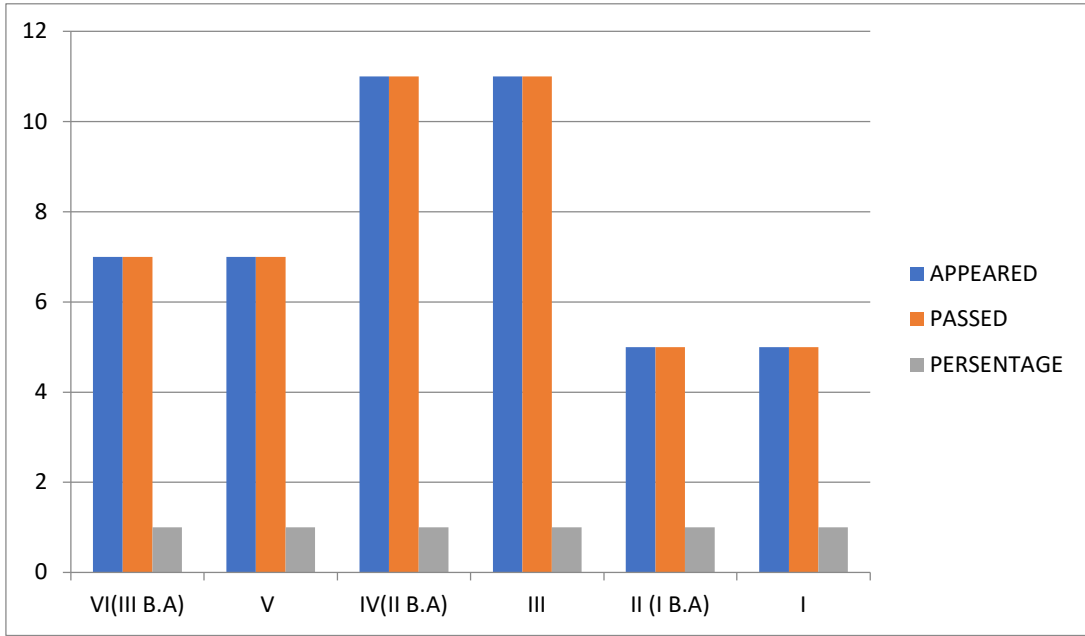

**S.K.R.COLLEGE FOR WOMEN, RAJAMAHENDRAVARAM.**

**DEPARTMENT OF HISTORY.**

**RESULT ANALYSIS 2017 – 18.**

CLASS	SEMESTER	APPEARED	PASSED	PERCENTAGE
III B.A HEP	VI	8	8	100%
	V	8	8	100%
II B.A	IV	9	9	100%
	III	9	9	100%
I B.A	II	9	9	100%
	I	9	9	100%

CLASS	SEMESTER	APPEARED	PASSED	PERCENTAGE
III B.A HPS	VI	7	7	100%
	V	7	7	100%
II B.A	IV	11	11	100%
	III	11	11	100%
I B.A	II	5	5	100%
	I	5	5	100%

CLASS	SEMESTER	APPEARED	PASSED	PERCENTAGE
III B.A HPT	VI	10	10	100%
	V	9	9	100%
II B.A	IV	9	9	100%
	III	10	10	100%
I B.A	II	7	5	92%
	I	7	5	92%