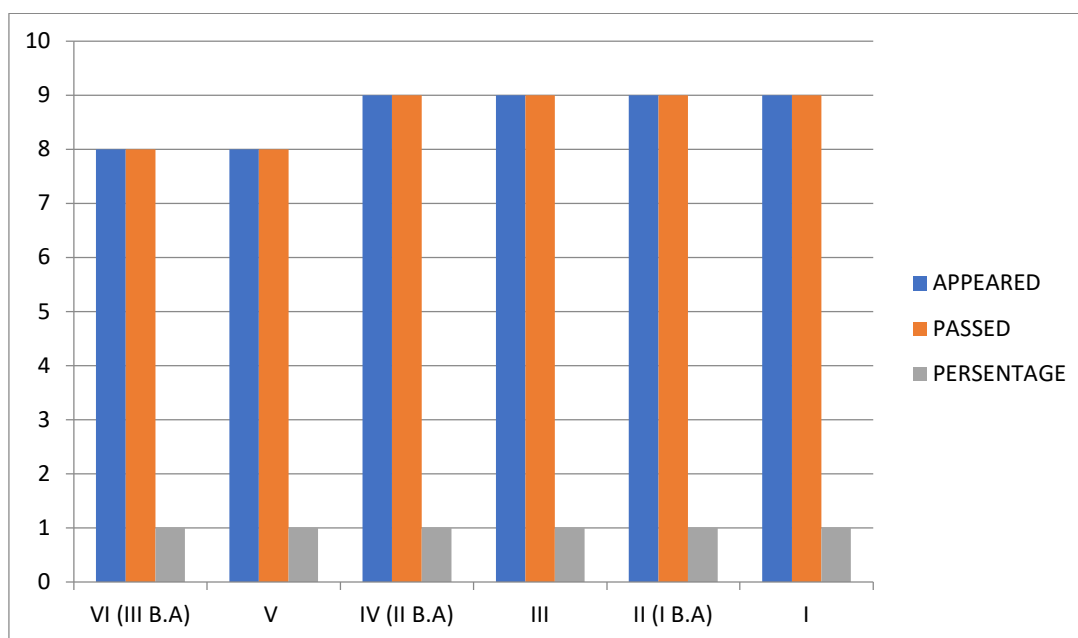

**S.K.R.COLLEGE FOR WOMEN, RAJAMAHENDRAVARAM.**

**DEPARTMENT OF HISTORY.**

**RESULT ANALYSIS 2017 – 18.**

CLASS	SEMESTER	APPEARED	PASSED	PERCENTAGE
III B.A HEP	VI	8	8	100%
	V	8	8	100%
II B.A	IV	9	9	100%
	III	9	9	100%
I B.A	II	9	9	100%
	I	9	9	100%

CLASS	SEMESTER	APPEARED	PASSED	PERCENTAGE
III B.A HPS	VI	7	7	100%
	V	7	7	100%
II B.A	IV	11	11	100%
	III	11	11	100%
I B.A	II	5	5	100%
	I	5	5	100%

CLASS	SEMESTER	APPEARED	PASSED	PERCENTAGE
III B.A HPT	VI	10	10	100%
	V	9	9	100%
II B.A	IV	9	9	100%
	III	10	10	100%
I B.A	II	7	5	92%
	I	7	5	92%