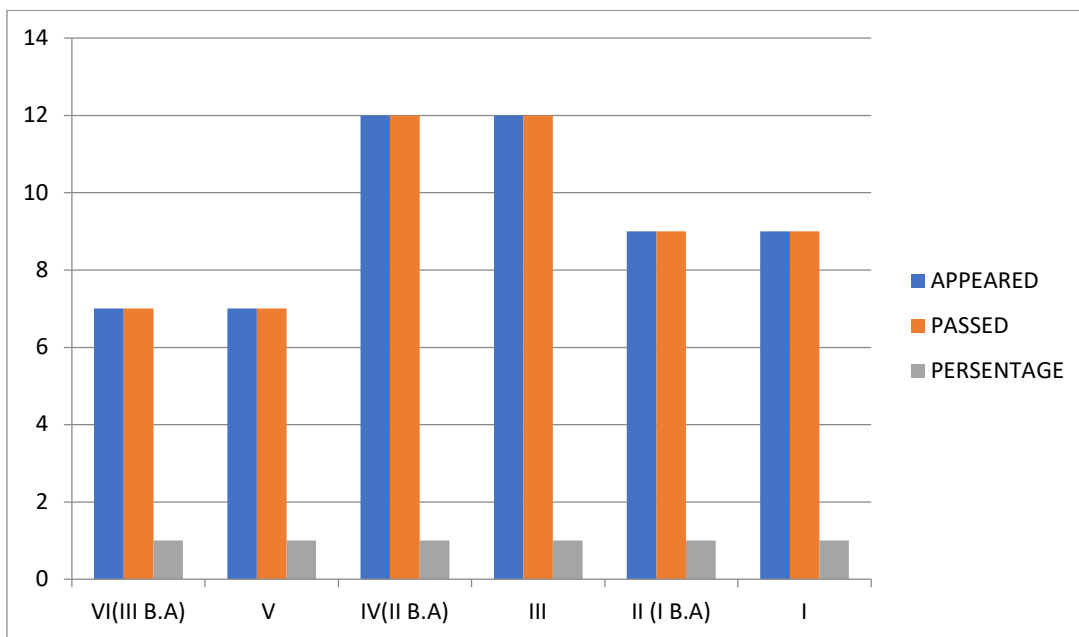

S.K.R.COLLEGE FOR WOMEN, RAJAMAHENDRAVARAM.

DEPARTMENT OF HISTORY.

RESULT ANALYSIS 2020 – 21.

CLASS	SEMESTER	APPEARED	PASSED	PERCENTAGE
III B.A HEP	VI	12	12	100%
	V	12	12	100%
II B.A	IV	13	13	100%
	III	13	13	100%
I B.A	II	16	15	96%
	I	16	15	96%

CLASS	SEMESTER	APPEARED	PASSED	PERSENTAGE
III B.A HPS	VI	7	7	100%
	V	7	7	100%
II B.A	IV	12	12	100%
	III	12	12	100%
I B.A	II	9	9	100%
	I	9	9	100%

CLASS	SEMESTER	APPEARED	PASSED	PERSENTAGE
III B.A HPT	VI	5	5	100%
	V	5	5	100%
II B.A	IV	8	8	100%
	III	8	8	100%
I B.A	II	5	5	100%
	I	5	5	100%