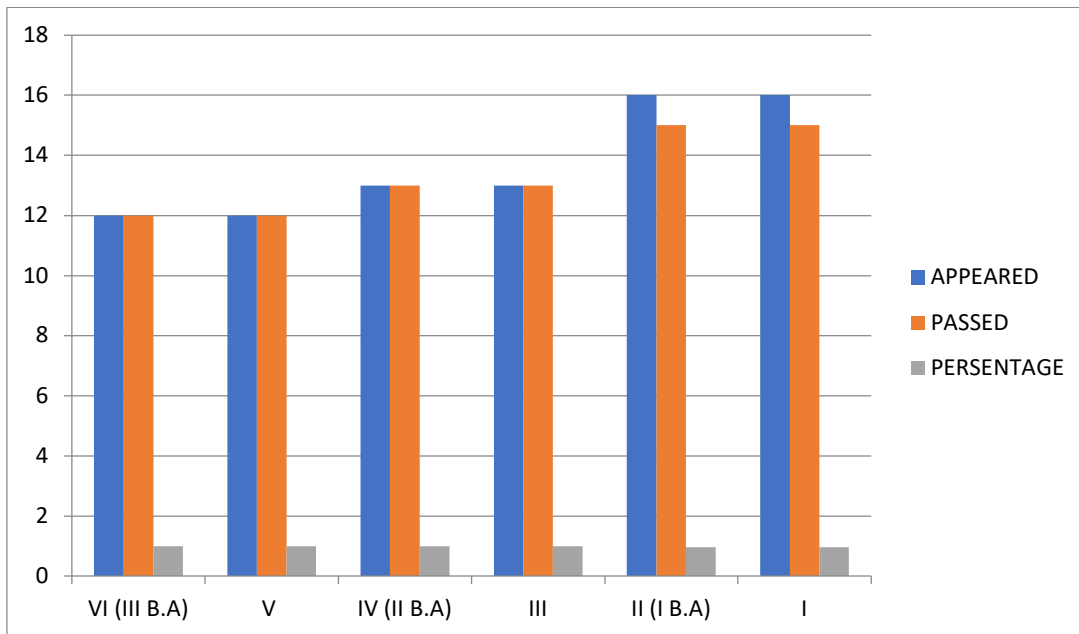

S.K.R.COLLEGE FOR WOMEN, RAJAMAHENDRAVARAM.

DEPARTMENT OF HISTORY.

RESULT ANALYSIS 2020 – 21.

CLASS	SEMESTER	APPEARED	PASSED	PERCENTAGE
III B.A HEP	VI	12	12	100%
	V	12	12	100%
II B.A	IV	13	13	100%
	III	13	13	100%
I B.A	II	16	15	96%
	I	16	15	96%

CLASS	SEMESTER	APPEARED	PASSED	PERSENTAGE
III B.A HPS	VI	7	7	100%
	V	7	7	100%
II B.A	IV	12	12	100%
	III	12	12	100%
I B.A	II	9	9	100%
	I	9	9	100%

CLASS	SEMESTER	APPEARED	PASSED	PERSENTAGE
III B.A HPT	VI	5	5	100%
	V	5	5	100%
II B.A	IV	8	8	100%
	III	8	8	100%
I B.A	II	5	5	100%
	I	5	5	100%