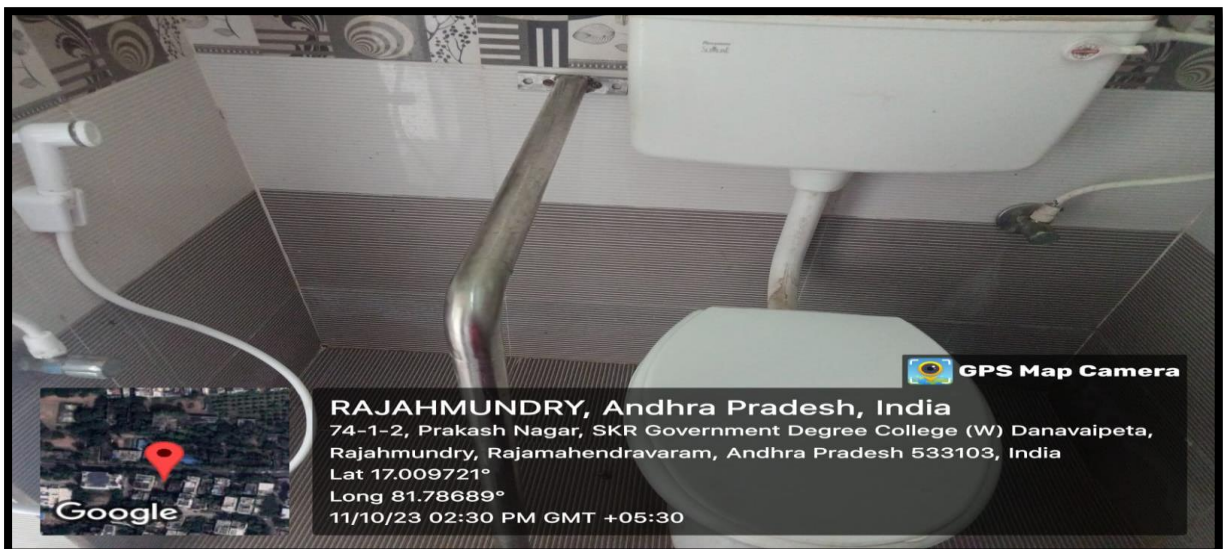

TOILETS FOR DIVYANG STUDENTS