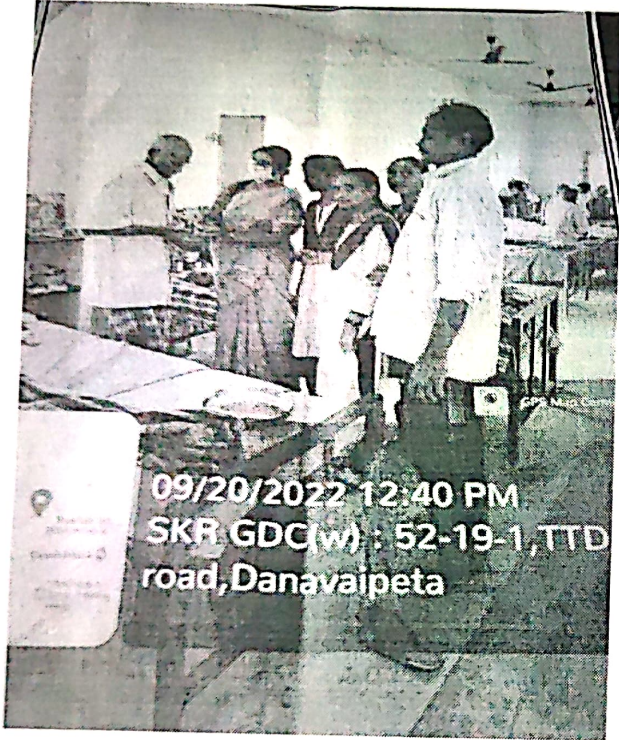

**S.K.R. GOVERNMENT DEGREE COLLEGE(WOMEN)
RAJAMAHENDRAVARAM(Estd.1968)**

(Re-Accredited at B+Grade by NAAC, Affiliated to Adikavi Nannaya University)

DEPARTMENT OF POLITICAL SCIENCE

FIELD VISIT – 2022 – 2023

TOPIC: Charity Activity By department of Political Science and BA Students.

Sl No	Name of the student	Signature of the student
1	Vardit. Manikha	V. Manikha
2	J Manisha	J Manisha
3	S. Jyothsna	S. Jyothsna
4	M. Sai Tulasi	M. Sai Tulasi
5	N. Ranga Sri	N. Ranga Sri
6	Y. Devi prasanna	Y. Devi prasanna
7	D. Anitha	D. Anitha
8	B. Chinmayi	B. Chinmayi
9	T. Nagadevi	T. Nagadevi
10	Ch. Swarna, Nobila	Ch. Swarna, Nobila
11	P. Divya Lakshmi	P. Divya Lakshmi
12	P. Sandhya Devi	P. Sandhya Devi
13	I. Sailaja	I. Sailaja
14	K. PARADeVI	K. PARADeVI
15	E. Tanuja	E. Tanuja
16	J. Swathi Renuka	J. Swathi Renuka

Objectives: A Typical Orphanage Will Usually Provide Food, Shelter, Care And Comfort to the Orphans and it is a Great Place for Orphans to get to Know Other Orphans to get to Know Other Orphans and Make New friends.

Outcomes: Old Age Homes Play A Vital role In Our society They Provide A Safe Heaven for the elderly, Ensuring their Needs are Met and their Dignity Preserved. They Also relieve Families from the Constant Worry of Providing Adequate Care.

Signature of the
Head of the Dept.

PRINCIPAL
S.K.R. Government Degree College (Women)
RAJAMAHENDRAVARAM.
East Godavari Dist., Andhra Pradesh