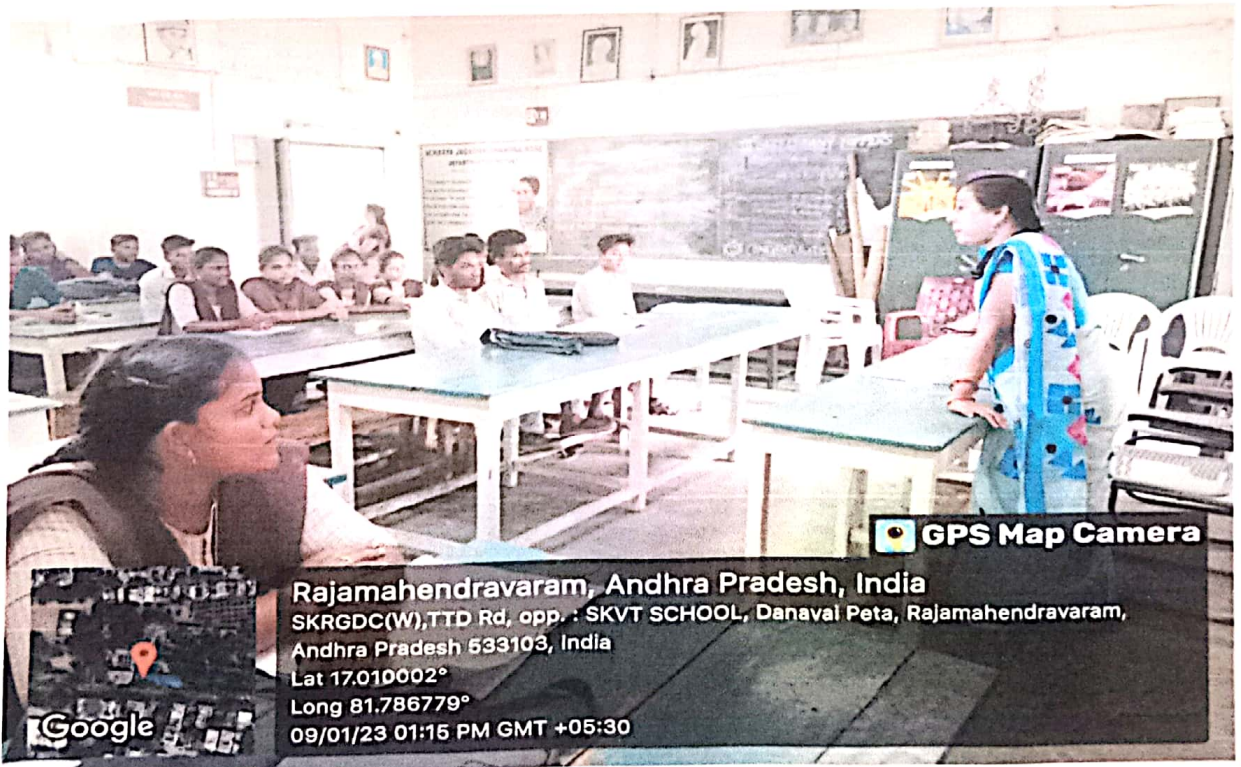

GPS Map Camera

Rajamahendravaram, Andhra Pradesh, India
SKRGDC(W),TTD Rd, opp. : SKVT SCHOOL, Danaival Peta, Rajamahendravaram,
Andhra Pradesh 533103, India
Lat 17.010002°
Long 81.786779°
09/01/23 01:15 PM GMT +05:30

Google